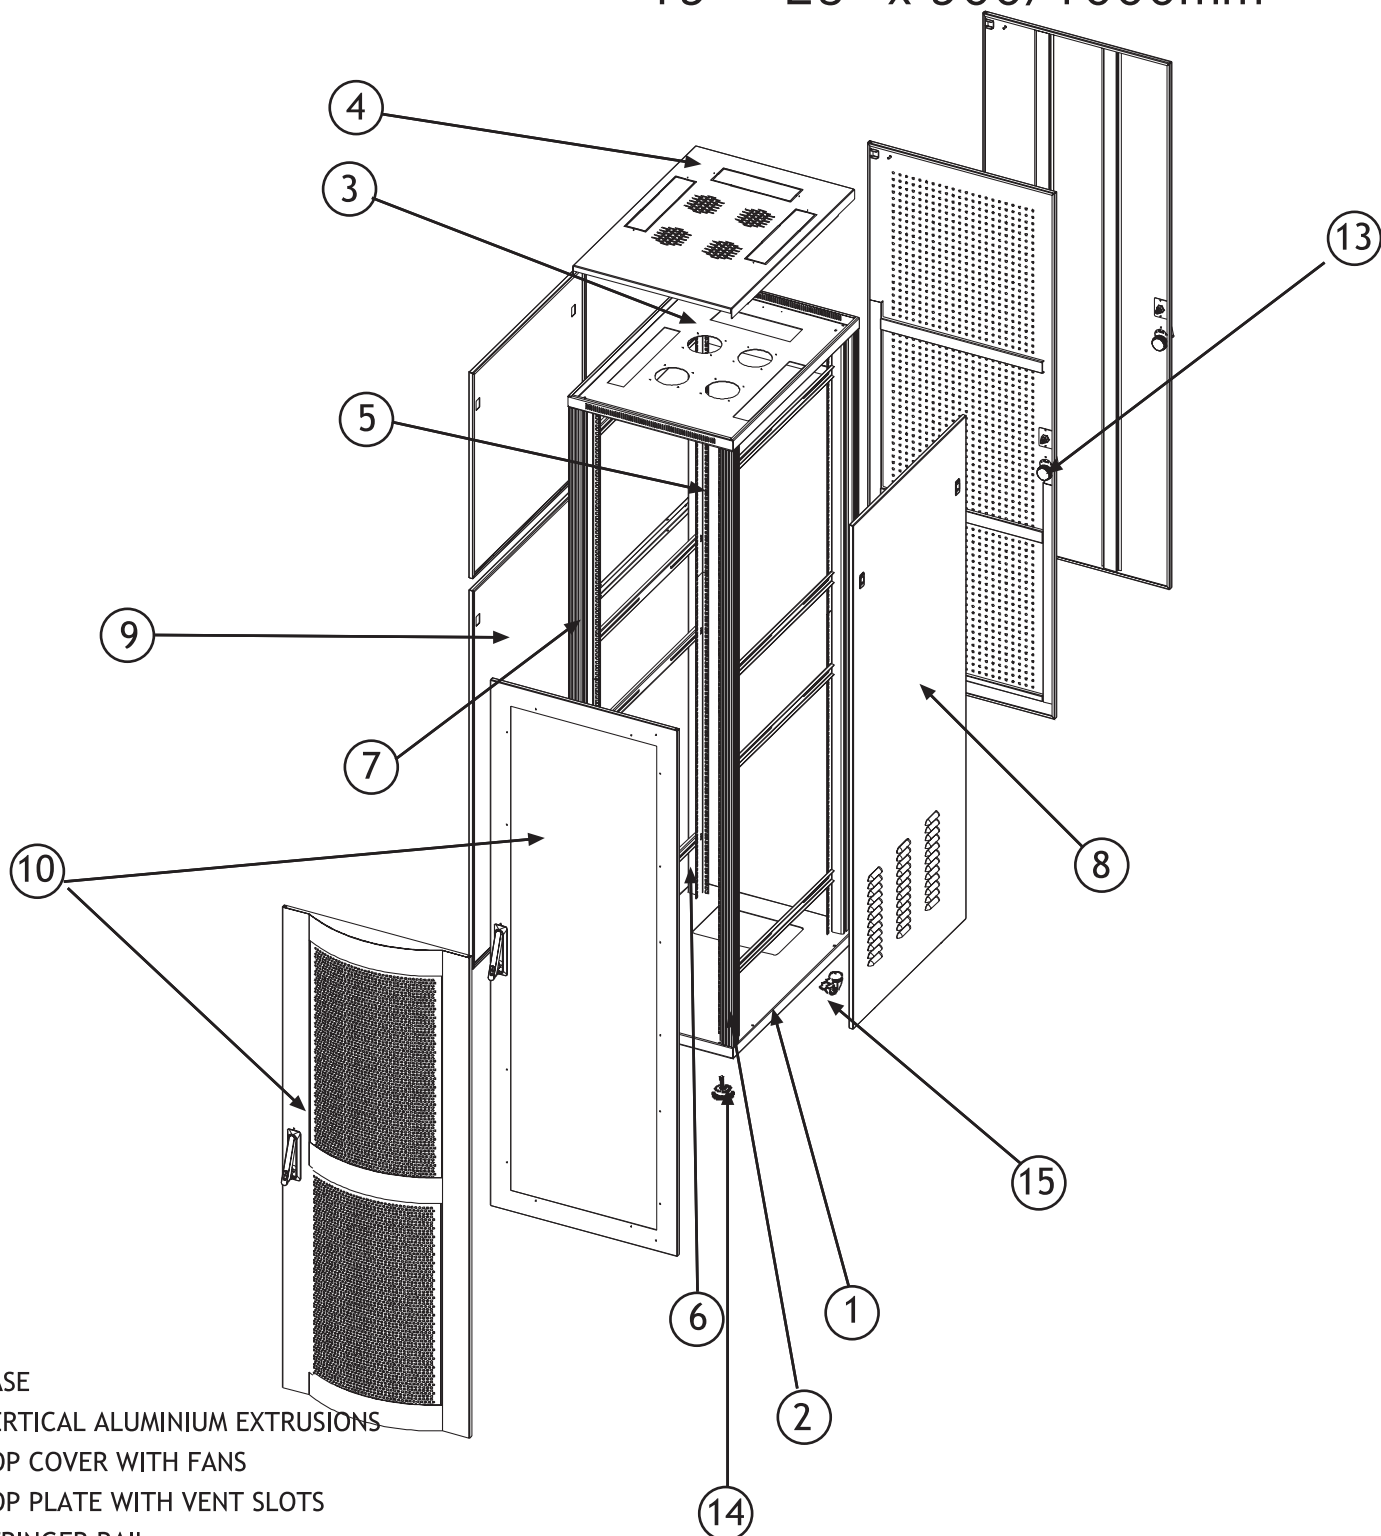

RSD - Server Cabinets

(Round Shaped Door)

19" - 25" x 900/1000mm

1. BASE
2. VERTICAL ALUMINIUM EXTRUSIONS
3. TOP COVER WITH FANS
4. TOP PLATE WITH VENT SLOTS
5. STRINGER RAIL
6. MOUNTING ANGEL
7. MOUNTING ALUMINIUM EXTRUSIONS
8. SIDE PANEL WITH LOWERS
9. SIDE PANEL
10. FRONT DOOR, FLAT OR ROUND SHAPED-
GLASS OR PERFORATED STEEL
11. REAR DOOR
12. REAR DOOR WITH LOWERS
13. REAR DOOR PERFORATED
14. ADJUSTABLE FOOT
15. CASTOR

| CATALOG NO. | HEIGHT (UNITS) | HEIGHT (MM) | WIDTH (MM) | DEPTH (MM) |
|----------------|----------------|-------------|------------|------------|
| 25 19 24 90 50 | 24U | 1257 | 623 | 900 |
| 25 19 24 10 50 | 24U | 1257 | 623 | 1000 |
| 25 19 40 90 50 | 40U | 1967 | 623 | 900 |
| 25 19 40 10 50 | 40U | 1967 | 623 | 1000 |
| 25 19 44 90 50 | 44U | 2145 | 623 | 900 |
| 25 19 44 10 50 | 44U | 2145 | 623 | 1000 |