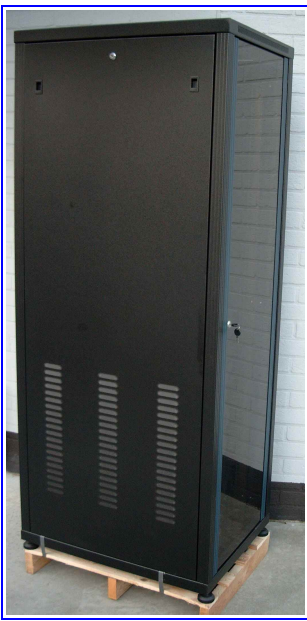

Wall racks are stock items – Muurracks zijn uit voorraad – Baies murales sont de stock

Ref 2419063051 is with fixed sides and only 1 pair 19" profiles.

Ref 2419063051 is met vaste zijpanelen en slechts 1 paar 19" profielen.

## STANDING 19" RACK

- Extruded aluminium frame.
- Cabinet top includes designed openings for ventilation fans.
- Removable vented side panels.
- 6 mm. thick smoke glass door with key lock.
- Vented rear door + lock.
- 2 pairs zinc plated 19" profiles, adjustable in depth.
- Ventilation sleeves in top
- Cable entry plate in top & open bottom.